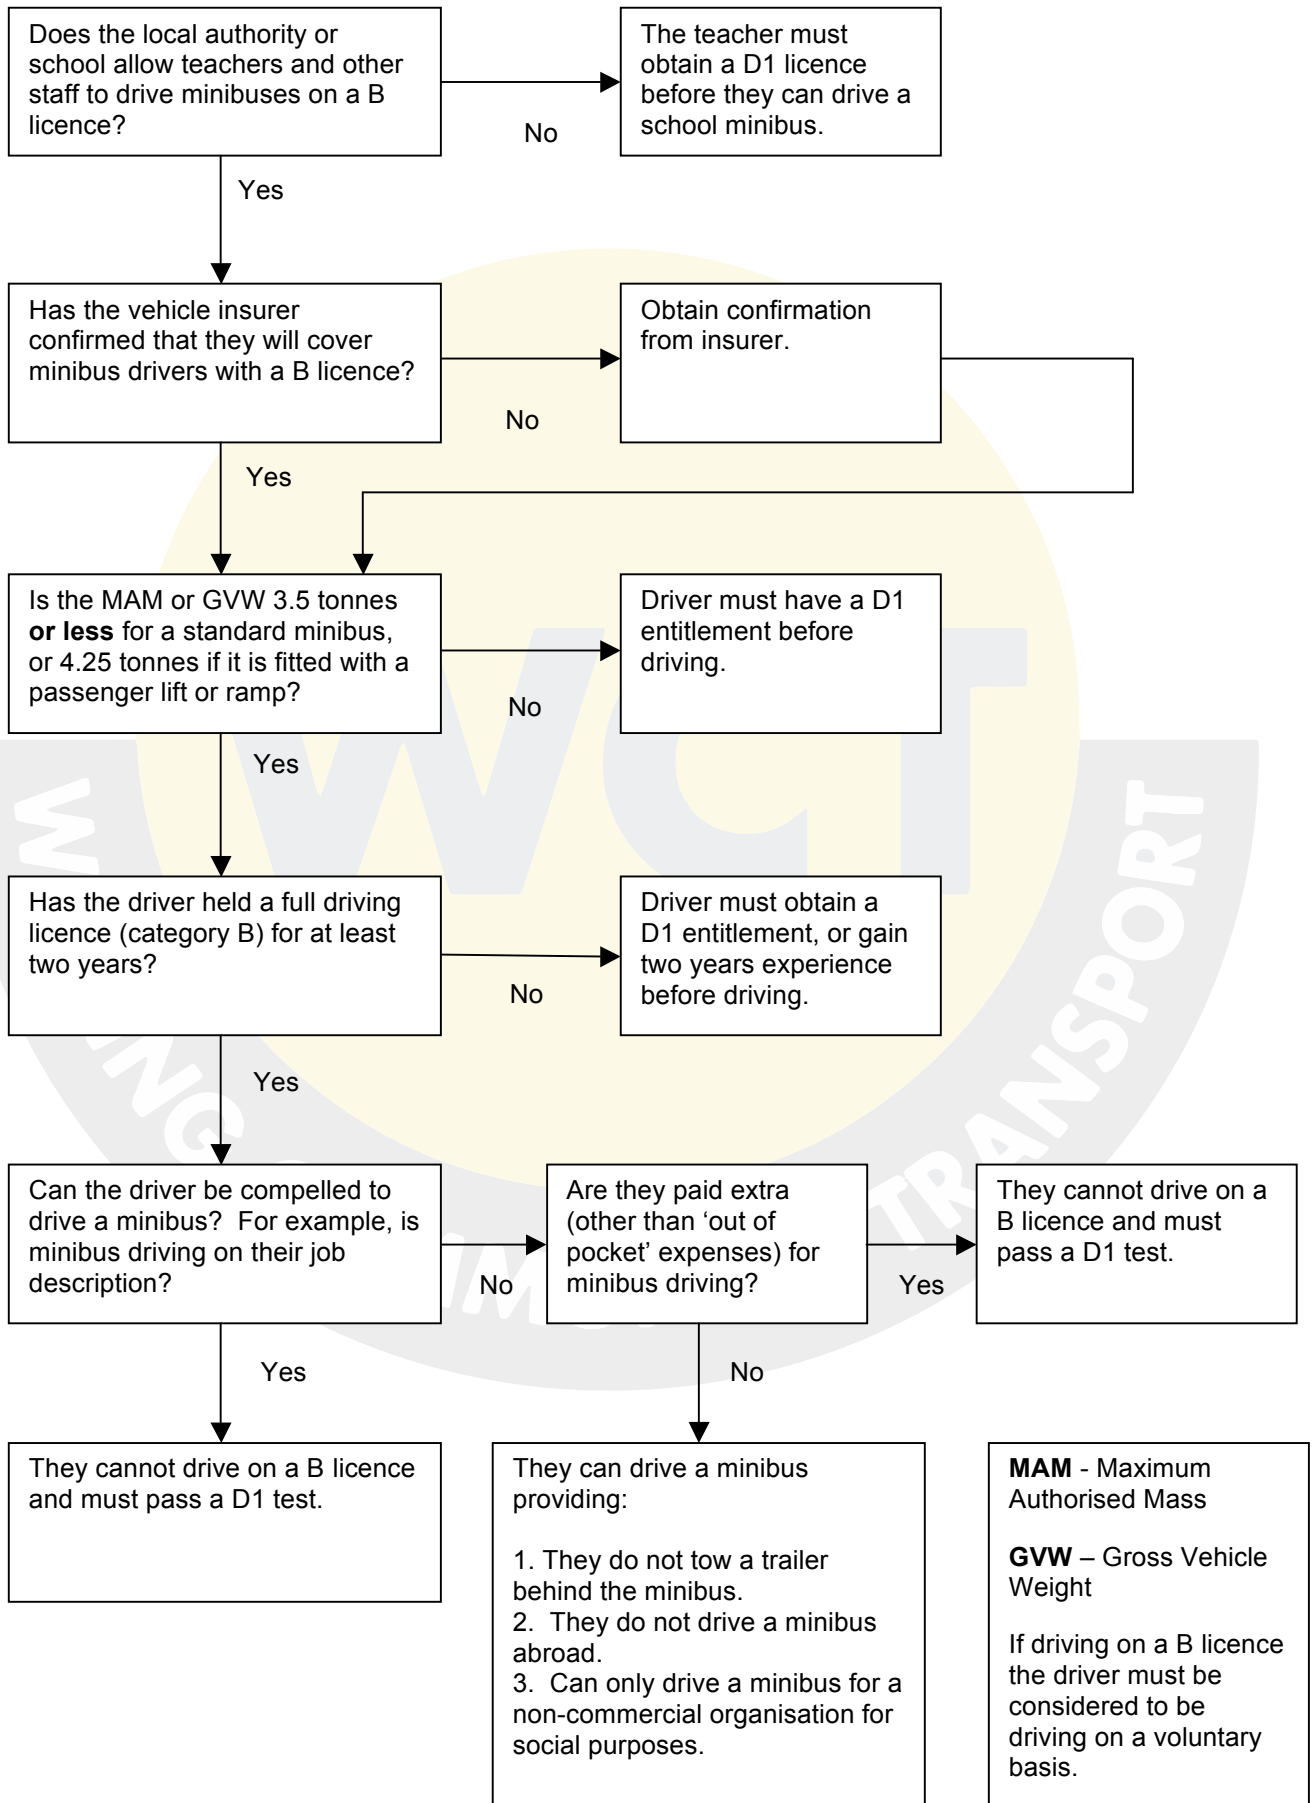

Teacher Flowchart – Minibus driving B & D1 licences

Teachers who do not have the D1 entitlement:

It is Surrey County Council's policy that all teachers and other staff who drive minibus insured via the council, attend and pass MiDAS - **Minibus Driver Awareness Scheme**